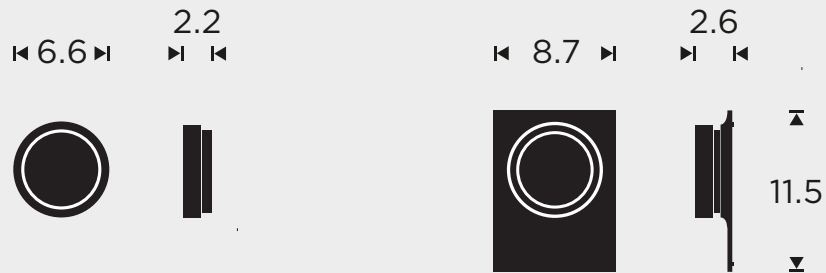

ESSENCE REMOTE

Control your music the simplest way imaginable

MUSIC WAS NEVER MEANT TO BE COMPLICATED

The Essence Remote is a one-touch controller that you can place on your wall or anywhere you need it. With just five simple control elements it is designed to give you quick and easy access to your favourite music sources and radio stations, keeping things as simple and intuitive as switching on the lights.

BANG & OLUFSEN

MEASUREMENTS

in cm

bang-olufsen.com/essence-remote

Wall mounted

Table Stand

SPECIFICATIONS

Designer	Placement options	Dimensions
Frackepohl Poulheim	Wall mounted or table stand	Ø 6.6 mm x height 2.2 mm Incl. stand: 8.7 mm x 11.5 mm x 2.6 mm
Connection	Batteries	Range
Bluetooth Low Energy (BTLE) IR (for legacy Bang & Olufsen products)	2 x AAA batteries	The Essence Remote and the product it is paired to will generally be fully operational when located in a square room of up to 9x9 meters
Material	Remote: Glass-blasted natural aluminium Table stand: Glass-blasted topaz grey aluminium	

FUNCTIONS*

- Start Music/Toggle sources
- Pause/Silence
- Previous/Next
- Volume
- All Stand-by

* the functions depend on the specific audio product source you are controlling